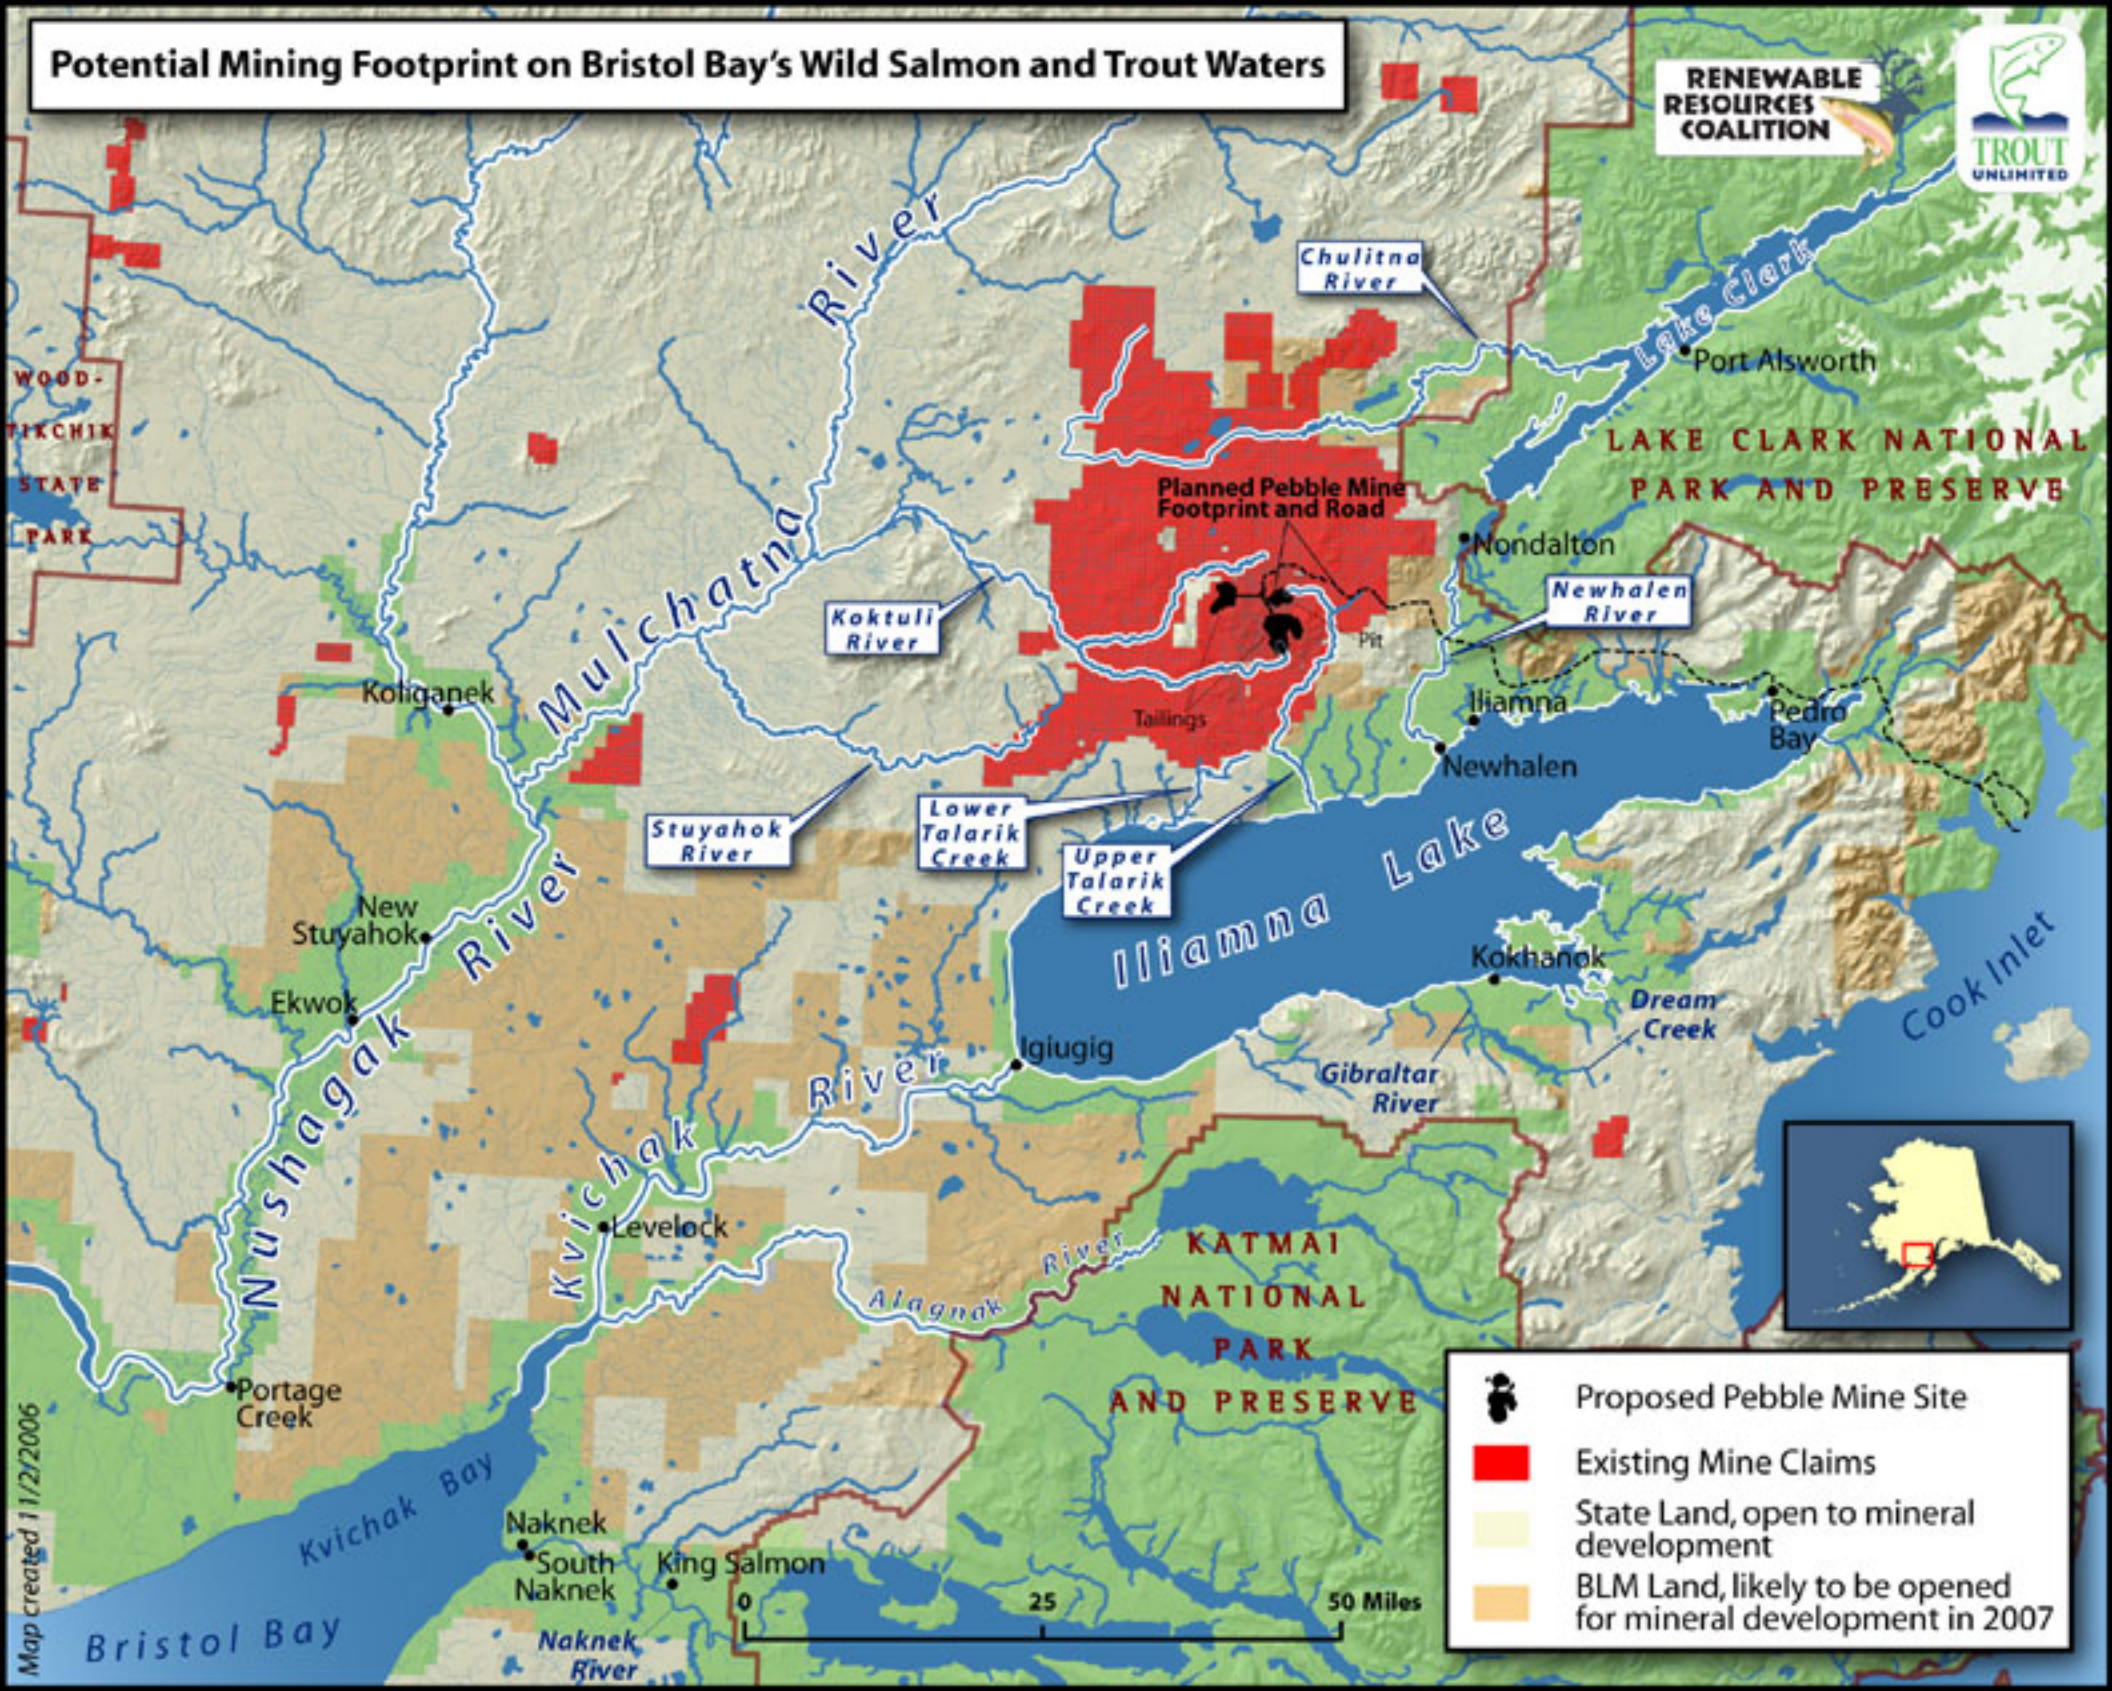

# Potential Mining Footprint on Bristol Bay's Wild Salmon and Trout Waters

RENEWABLE  
RESOURCES  
COALITION

- Proposed Pebble Mine Site
- Existing Mine Claims
- State Land, open to mineral development
- BLM Land, likely to be opened for mineral development in 2007

Map created 11/2/2006